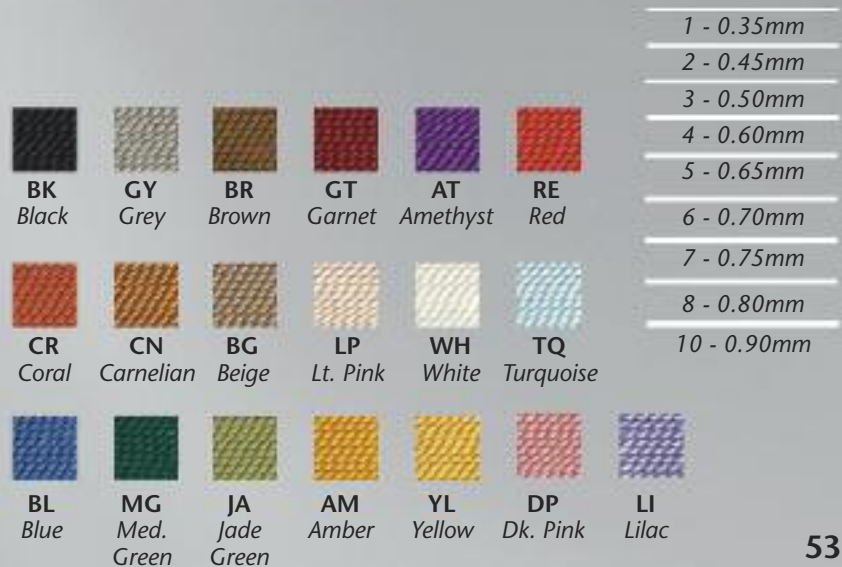

Item	Colors	Avail. Sizes	Minimum Packaging
100% Silk	2425 + size + color	see chart	1,2,3,4,5 6,7,8,10	10 cards
Nylon Cord	2424 + size + color	see chart	2, 3, 4, 6, 8	10 cards