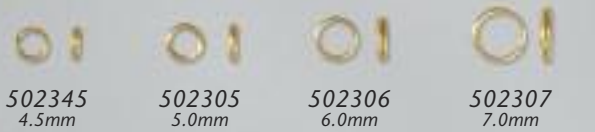

Split Rings